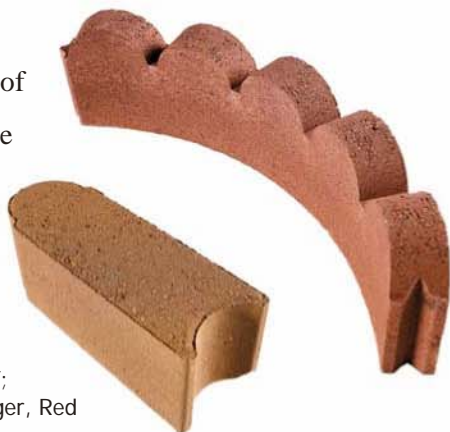

Your Path To Beautiful Spaces

Garden Wall, Red; Straight Scallop Edger, Gray;
Square Patio Stone, Buff

Give gardeners a simple, yet practical solution for designing picture-perfect surroundings with *Garden Walls, Edgers* and *Patio Stones*. The variety of shapes, patterns and colors is the perfect way to add depth and dimension to outdoor spaces. Homeowners will appreciate the ease of installation

and versatility of these hardscape products.

Bullet Edger, Buff;
Curve Scallop Edger, Red

Added Benefits For Our Customers:

- A wide variety of style and design possibilities
- One-stop source for completing your hardscape project
- In-stock product – in all colors – ensures timely delivery for large or small jobs
- G.C.P Hardscapes is one of the largest full-line hardscape manufacturers in your area
- From our state-of-the-art manufacturing facility to delivery via the G.C.P. fleet, you are assured of superior products and services