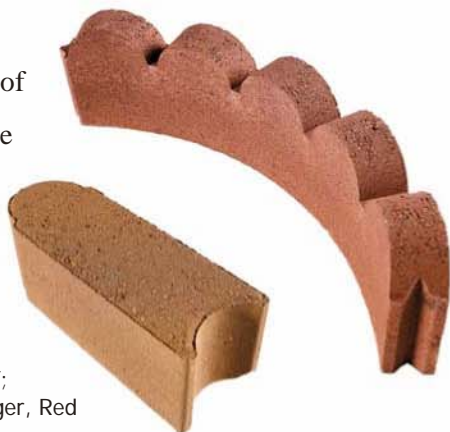

*Your Path To Beautiful Spaces*

Garden Wall, Red; Straight Scallop Edger, Gray;  
Square Patio Stone, Buff

Give gardeners a simple, yet practical solution for designing picture-perfect surroundings with *Garden Walls, Edgers* and *Patio Stones*. The variety of shapes, patterns and colors is the perfect way to add depth and dimension to outdoor spaces. Homeowners will appreciate the ease of installation

and versatility of these hardscape products.

Bullet Edger, Buff;  
Curve Scallop Edger, Red

**Added Benefits For Our Customers:**

- A wide variety of style and design possibilities
- One-stop source for completing your hardscape project
- In-stock product – in all colors – ensures timely delivery for large or small jobs
- G.C.P Hardscapes is one of the largest full-line hardscape manufacturers in your area
- From our state-of-the-art manufacturing facility to delivery via the G.C.P. fleet, you are assured of superior products and services

Bullet Edger,  
Buff

BULLET EDGER	
Size	11" x 4" x 4"
Weight	15 pounds
Pieces per Pallet	200 pieces
Pallet weight	3,000 pounds
Colors	Buff, Gray, Red

Curve  
Scallop,  
Red

CURVE SCALLOP EDGER	
Size	27" x 2" x 5"
Weight	23 pounds
Pieces per Pallet	96 pieces
Pallet weight	2,200 pounds
Colors	Buff, Gray, Red