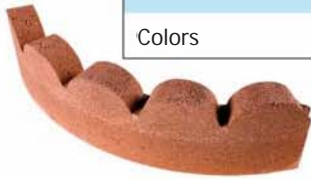

# GARDEN WALLS • EDGERS • PATIO STONES

Garden Wall,  
Red & Gray  
Blend

GARDEN WALL	
Size	12" x 4" x 8"
Weight	27 pounds
Pieces per Pallet	96 pieces
Pallet weight	2,590 pounds
Colors	Buff, Dark Gray, Gray, Red, Red & Gray Blend

Bullet Edger,  
Buff

BULLET EDGER	
Size	11" x 4" x 4"
Weight	15 pounds
Pieces per Pallet	200 pieces
Pallet weight	3,000 pounds
Colors	Buff, Gray, Red

Curve  
Scallop,  
Red

CURVE SCALLOP EDGER	
Size	27" x 2" x 5"
Weight	23 pounds
Pieces per Pallet	96 pieces
Pallet weight	2,200 pounds
Colors	Buff, Gray, Red

Straight  
Scallop,  
Gray

STRAIGHT SCALLOP EDGER	
Size	24" x 2" x 5"
Weight	19 pounds
Pieces per Pallet	160 pieces
Pallet weight	3,040 pounds
Colors	Buff, Gray, Red

ROUND PATIO STONE	
Size	12" x 2" 16" x 2"
Weight	12" – 27 pounds 16" – 30 pounds
Pieces per Pallet	12" – 128 pieces 16" – 72 pieces
Pallet weight	12" – 2,560 pounds 16" – 2,160 pounds
Colors	Buff, Gray, Red